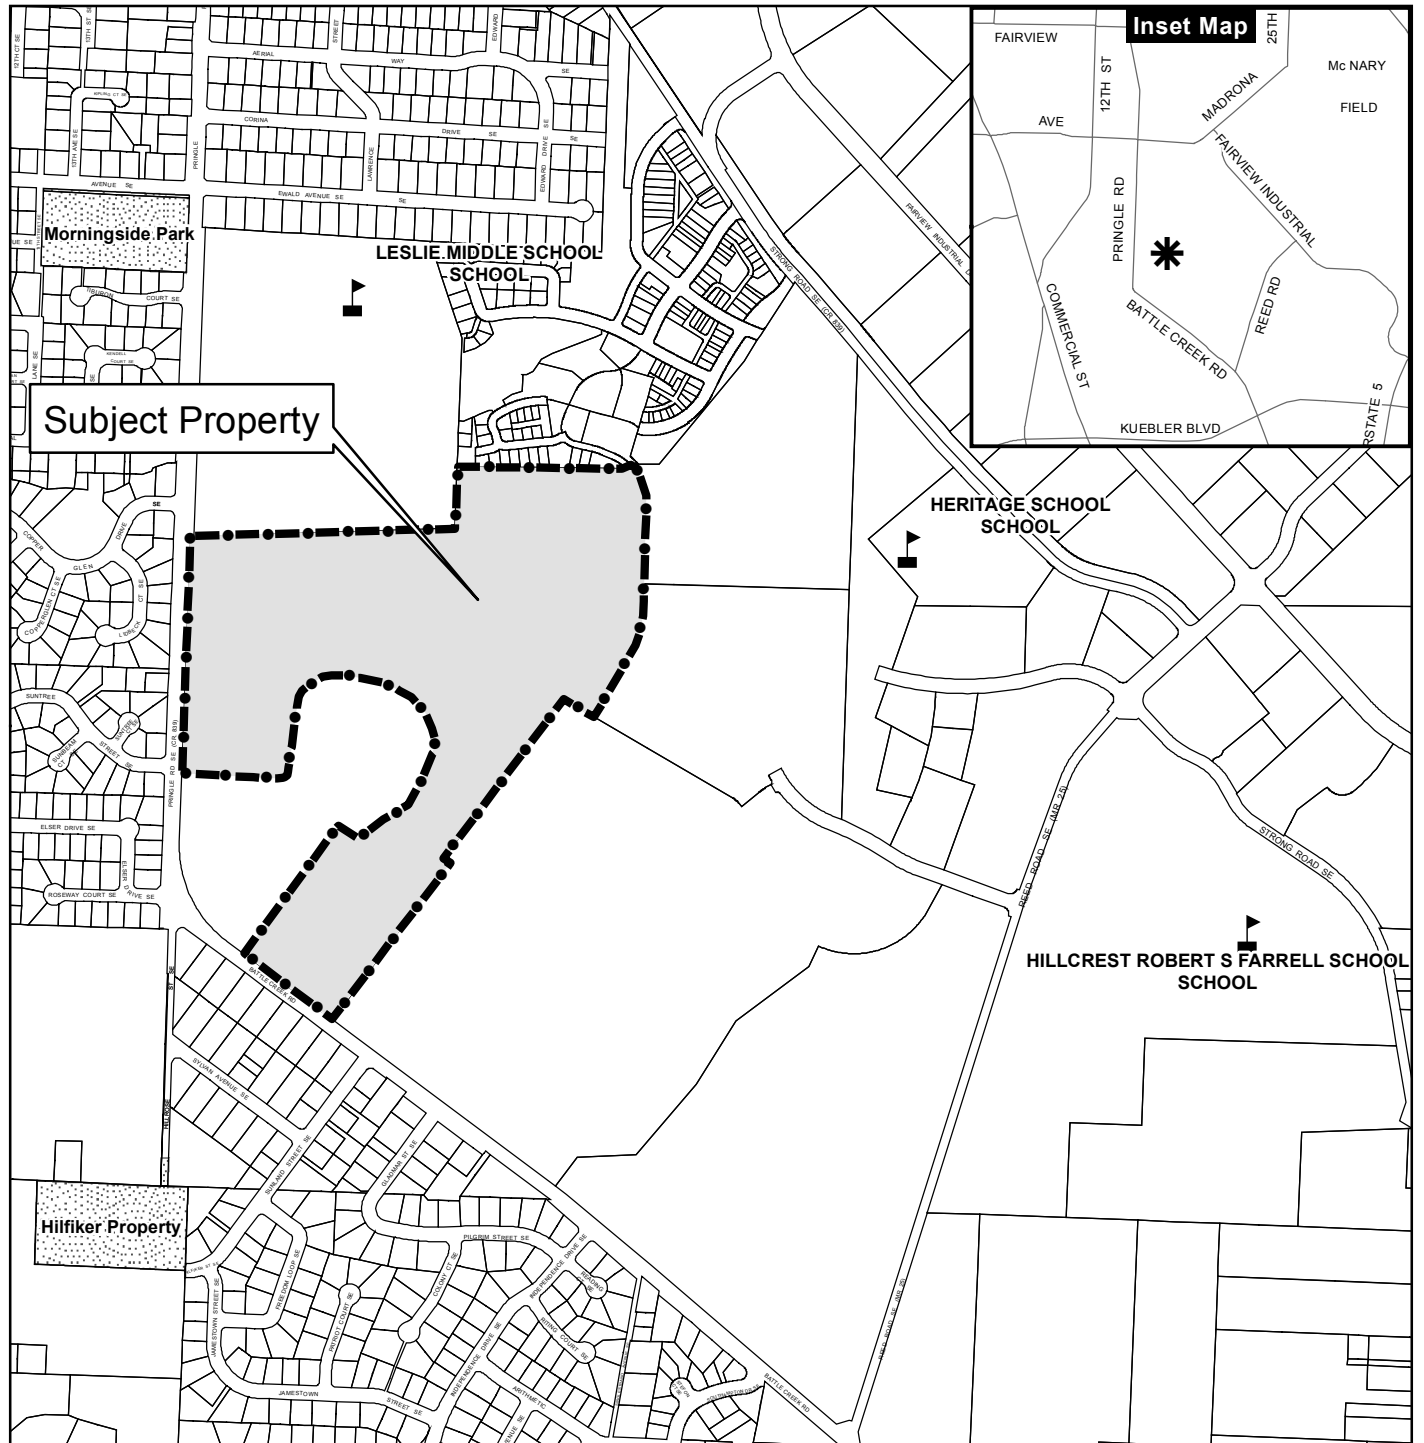

Vicinity Map

4000 to 4100 Blocks of Pringle Road SE / 4300 Block of Battle Creek Road SE

Legend

-  Taxlots
-  Urban Growth Boundary
-  City Limits
-  Outside Salem City Limits
-  Historic District
-  Schools
-  Parks