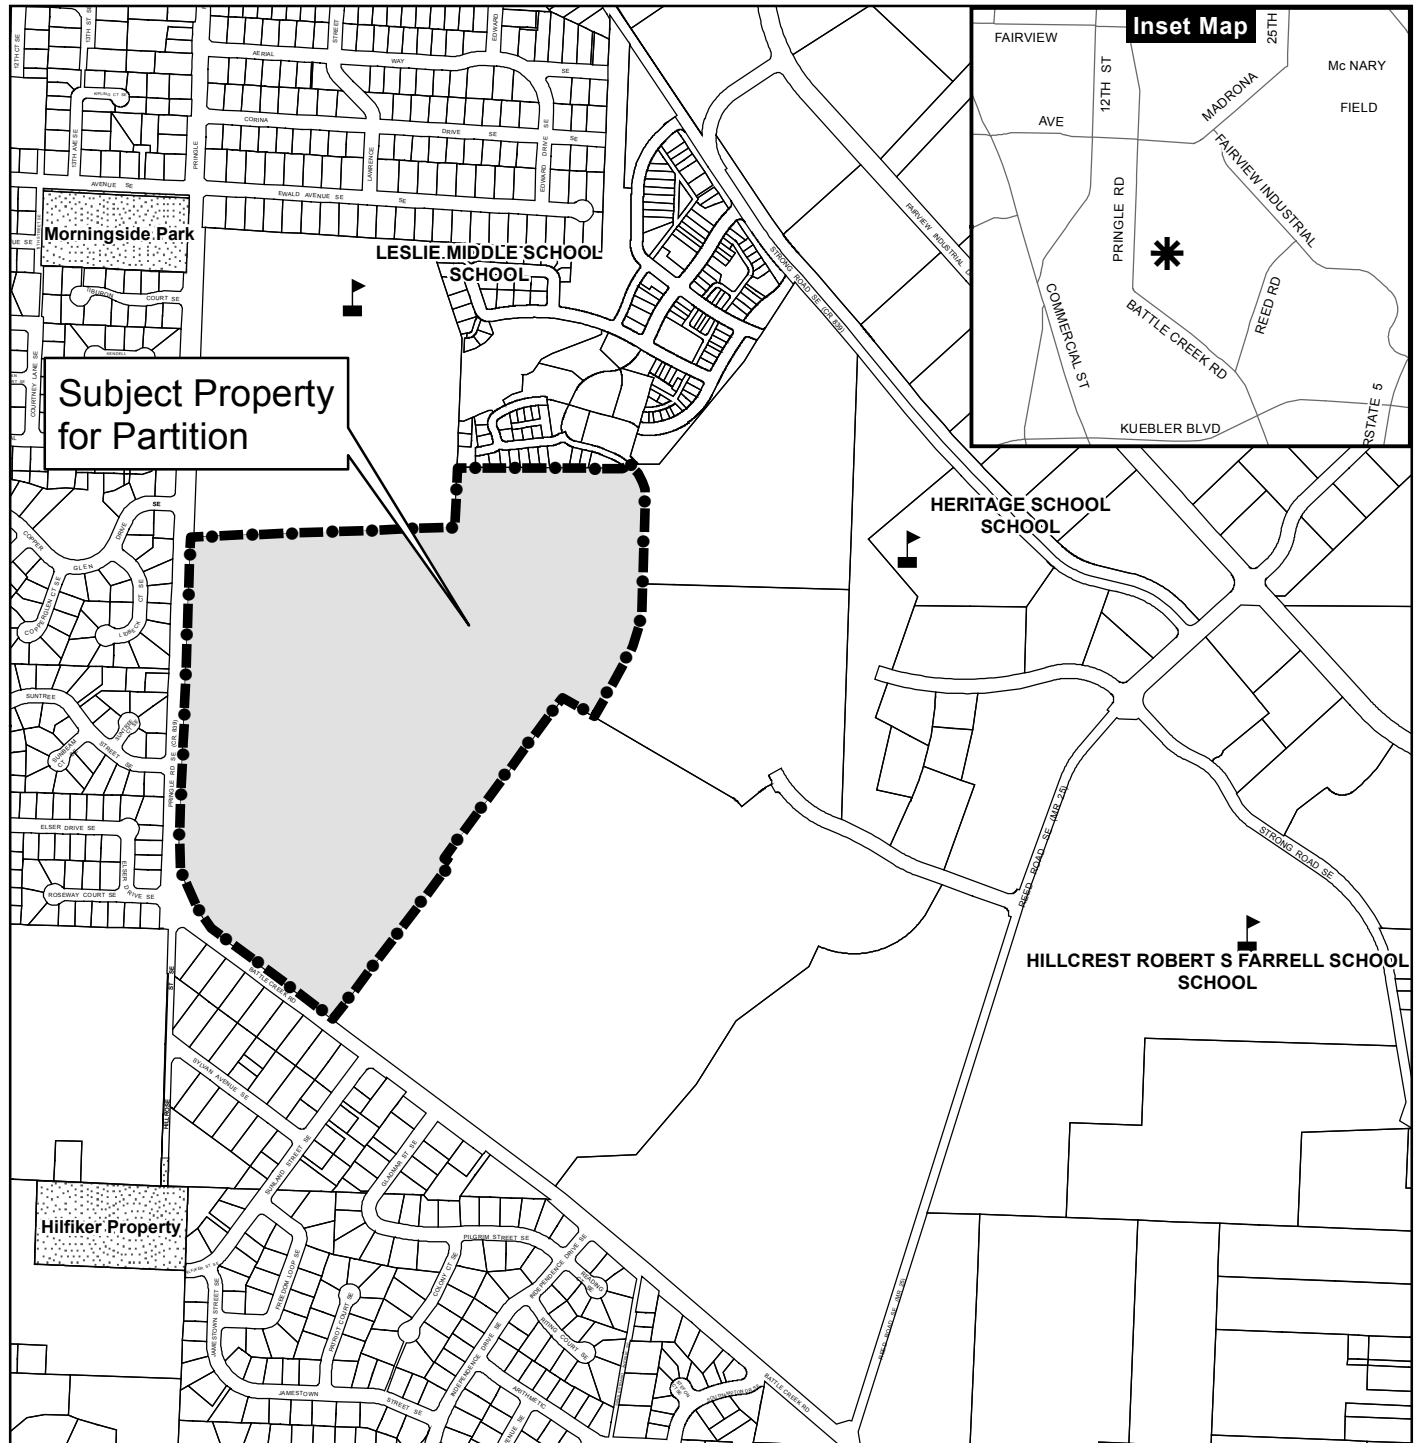

Vicinity Map

4000 to 4200 Blocks of Pringle Road SE / 4300 Block of Battle Creek Road SE

Legend

-  Taxlots
-  Urban Growth Boundary
-  City Limits
-  Outside Salem City Limits
-  Historic District
-  Schools
-  Parks